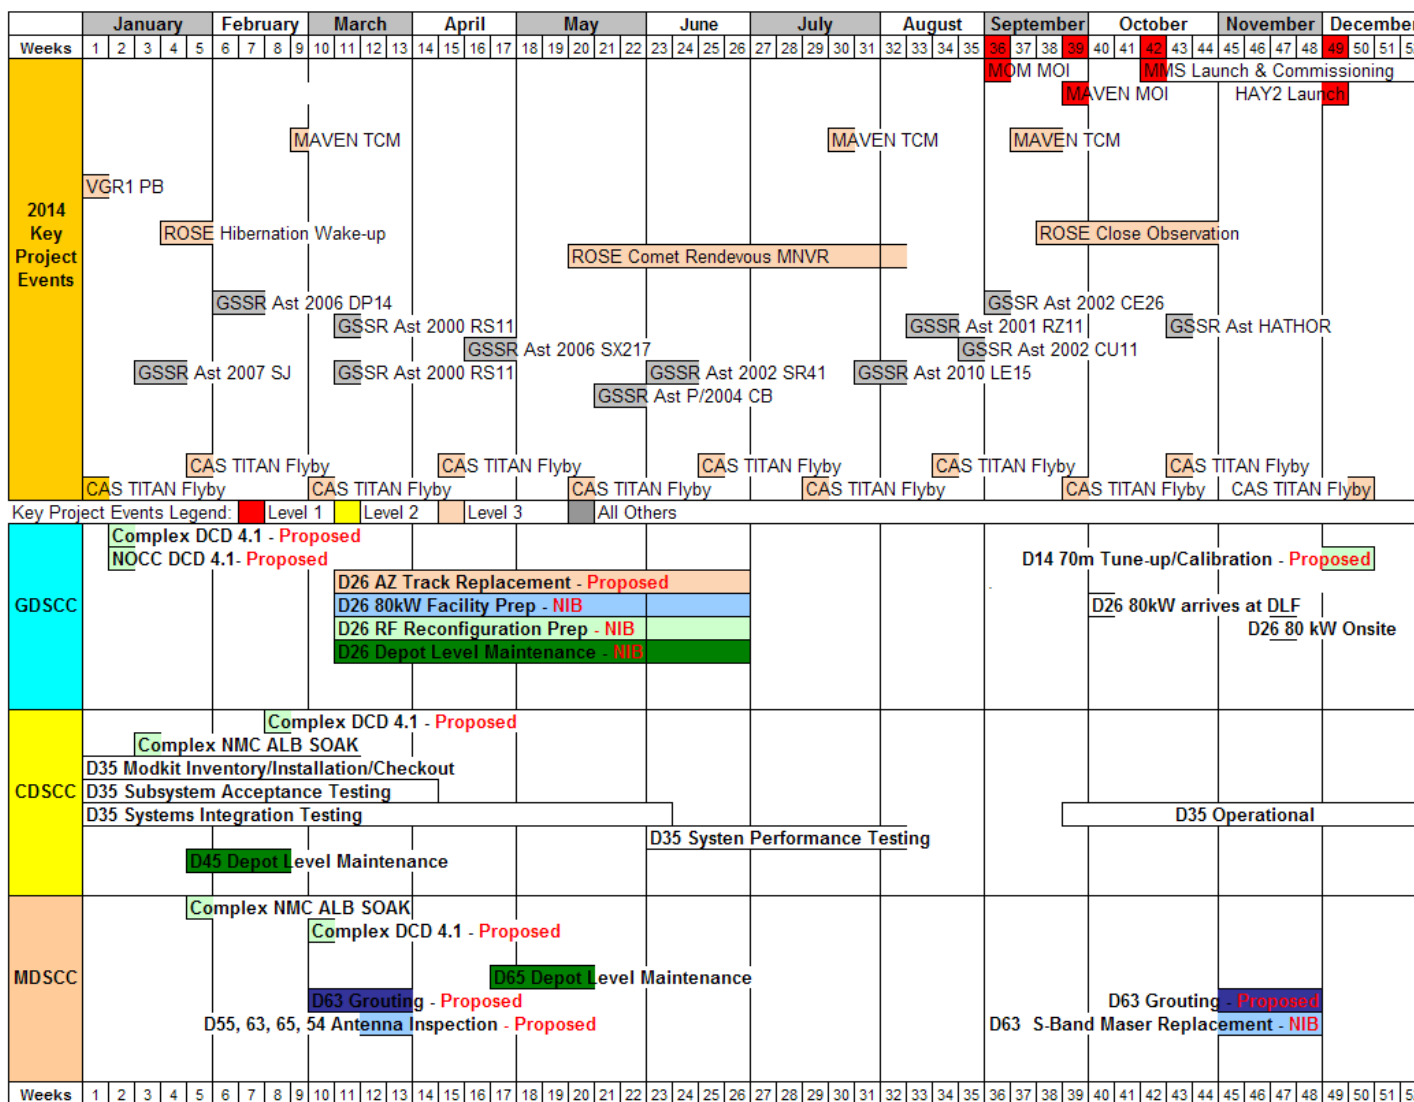

Jet Propulsion Laboratory
California Institute of Technology

- 2014 -