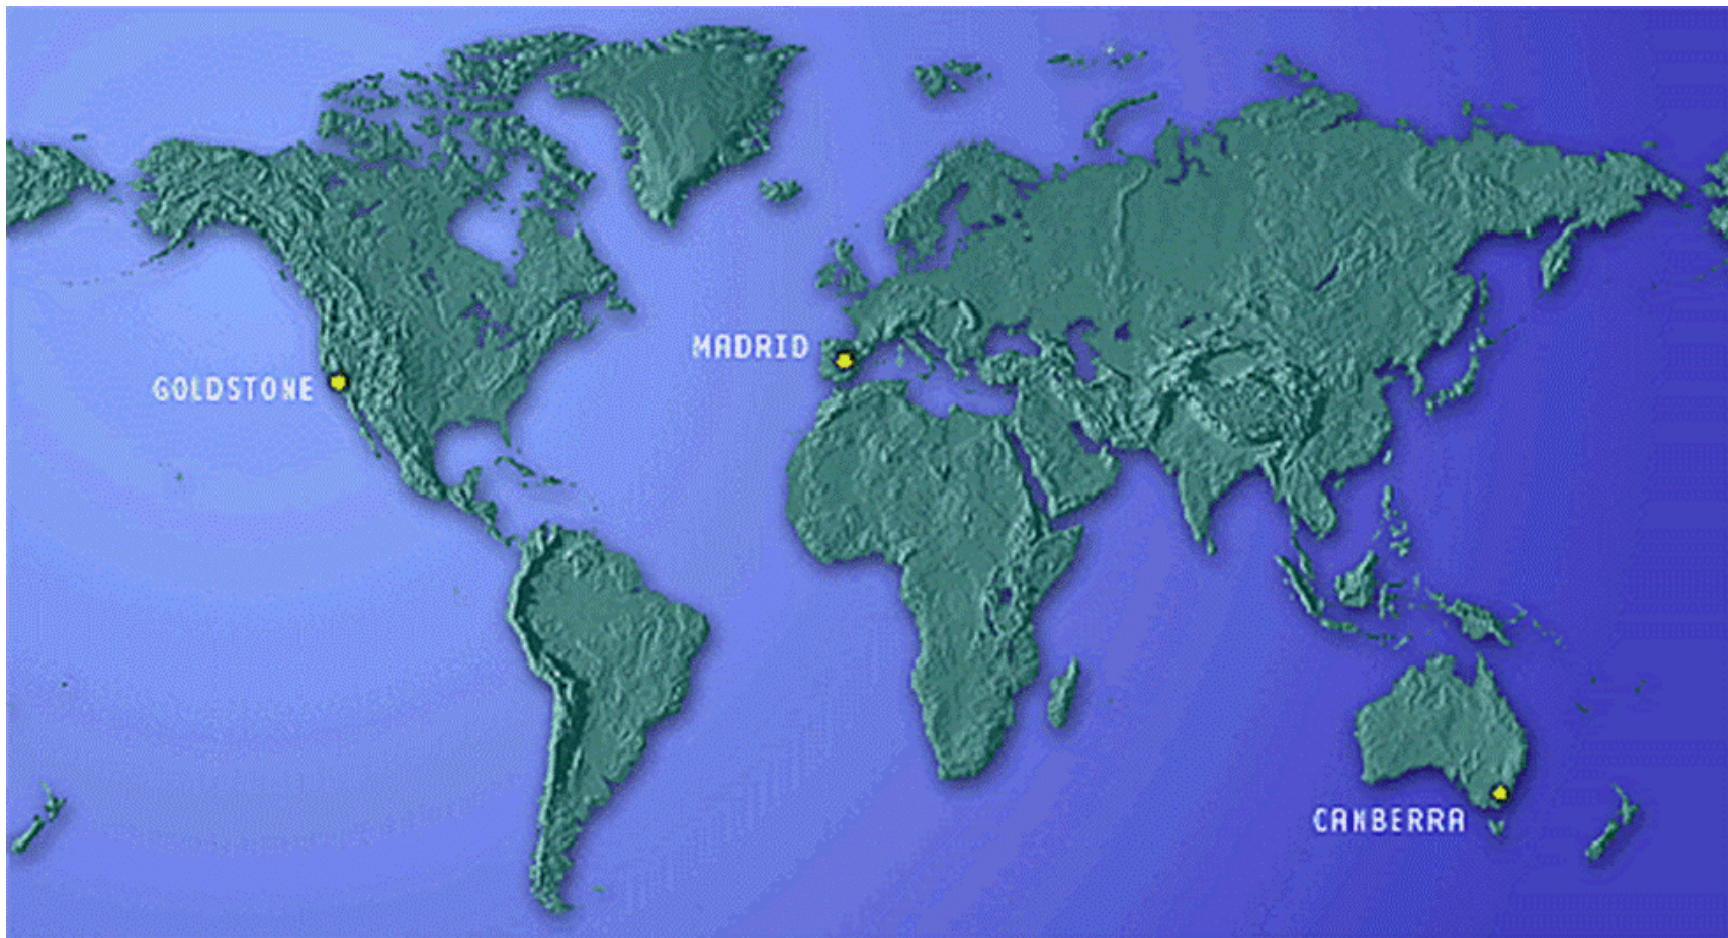

Interplanetary Network Directorate (IND)
Deep Space Network (DSN)
Resource Allocation Planning Service

Jet Propulsion Laboratory
California Institute of Technology

DSN Antenna Downtime Status and Forecast