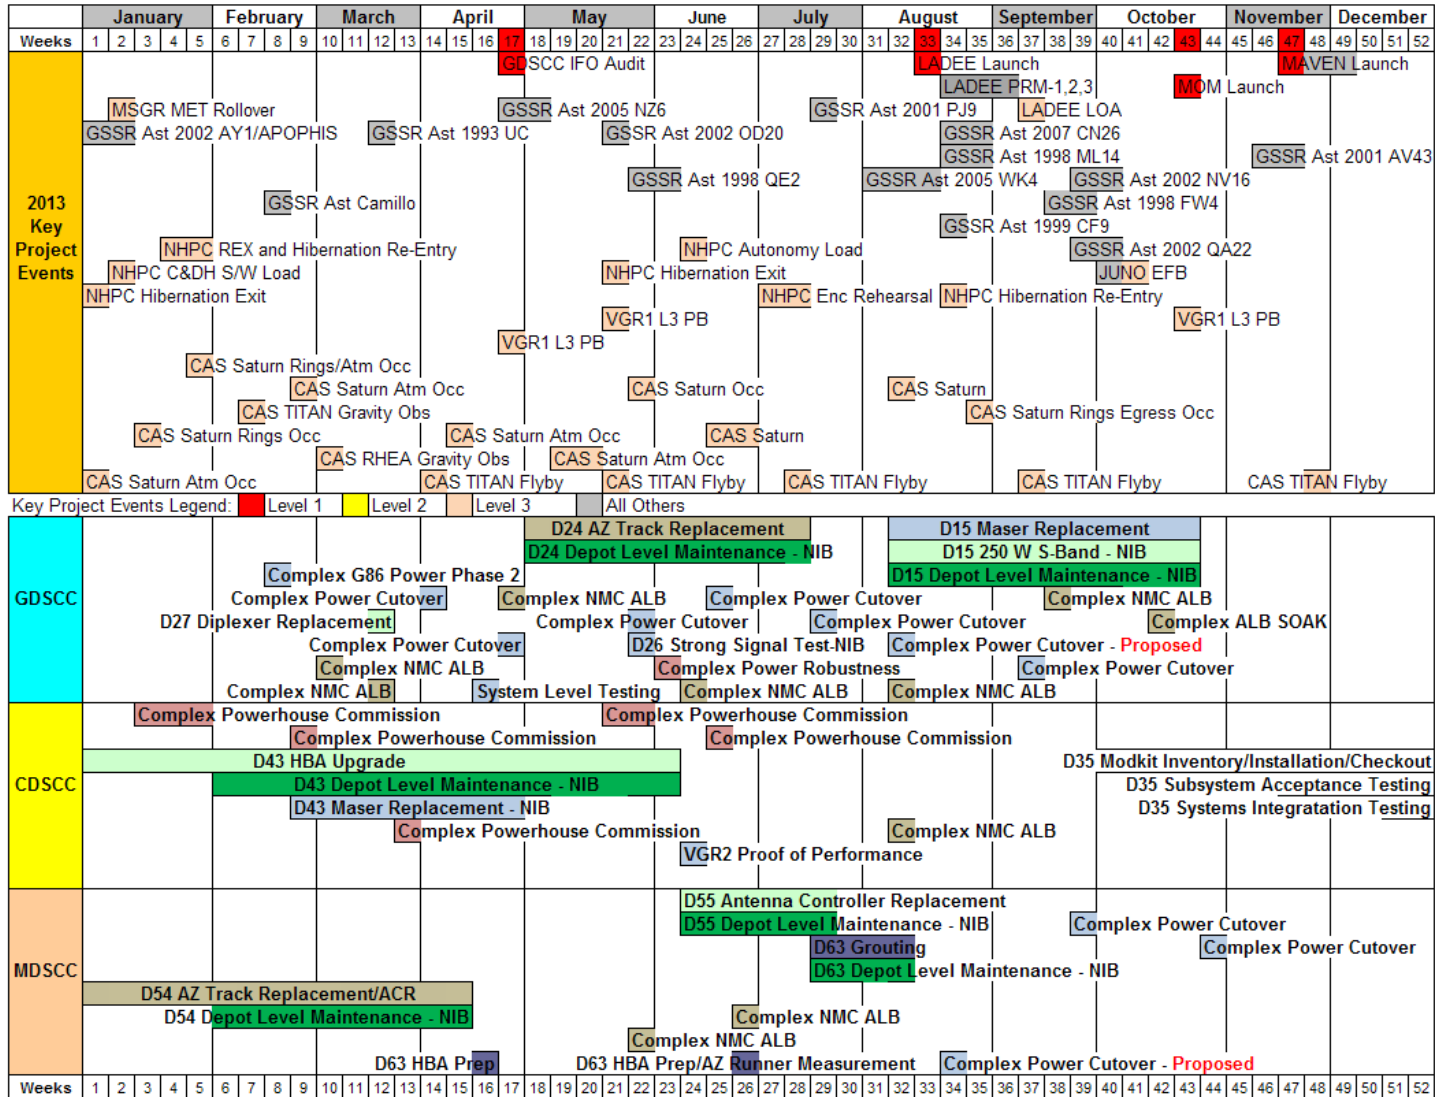

Interplanetary Network Directorate (IND) Deep Space Network (DSN) Resource Allocation Planning Service

Downtime	Antenna	Start Date	End Date	Weeks	POC	Notes
HEF Transmitter Replacement	DSS-15	Oct 3, 2016	Jan 13, 2017	40 – 02	Wendy Hodgkin	These are proposed dates at this time
	DSS-45	Jan 16, 2017	Apr 8, 2017	03 – 14		
	DSS-65	Sep 11, 2017	Dec 1, 2017	37 – 48		
Pedestal Rehab	DSS-54	Jan 8, 2018	Sep 28, 2018	02 – 39	Ben Saldua	This is proposed at this time This date may change based on need Ka2 Tune-up is NIB weeks 36 & 37 and scheduled prior to JWST launch in 2018
XX/Ka Installation	DSS-24	Apr 30, 2018	Jul 9, 2018	18 - 27	Wendy Hodgkin	This is proposed at this time
Ka2 Tune-up	DSS-24	May 1, 2018	May 13, 2018	18 & 19	Wendy Hodgkin	Both Ka2 Tune-ups must be scheduled prior to JWST launch in October 2018, budget/resource driven
Ka2 Tune-up	DSS-34	Jun 4, 2018	Jun 16, 2018	22 & 23		

Interplanetary Network Directorate (IND) Deep Space Network (DSN) Resource Allocation Planning Service

- 2013 -

Revised: March 29, 2013

Interplanetary Network Directorate (IND) Deep Space Network (DSN) Resource Allocation Planning Service