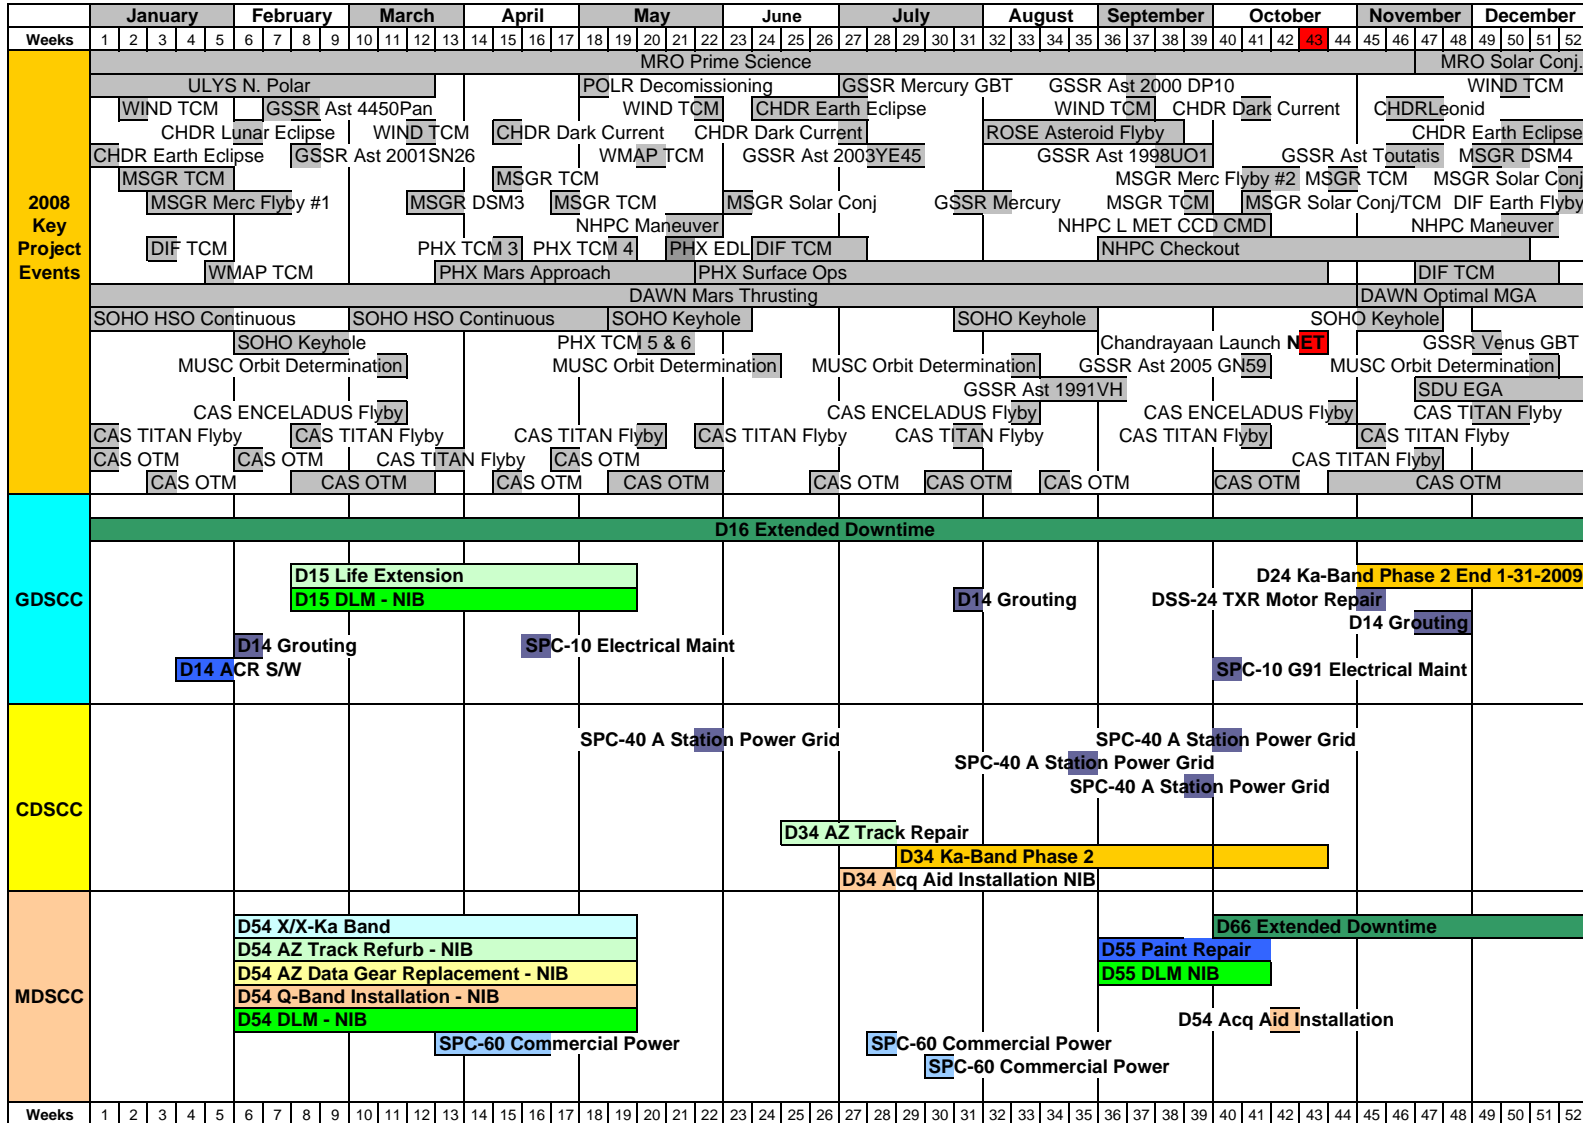

# MAJOR DSN ANTENNA DOWNTIMES 2008

Revised: November 26, 2008