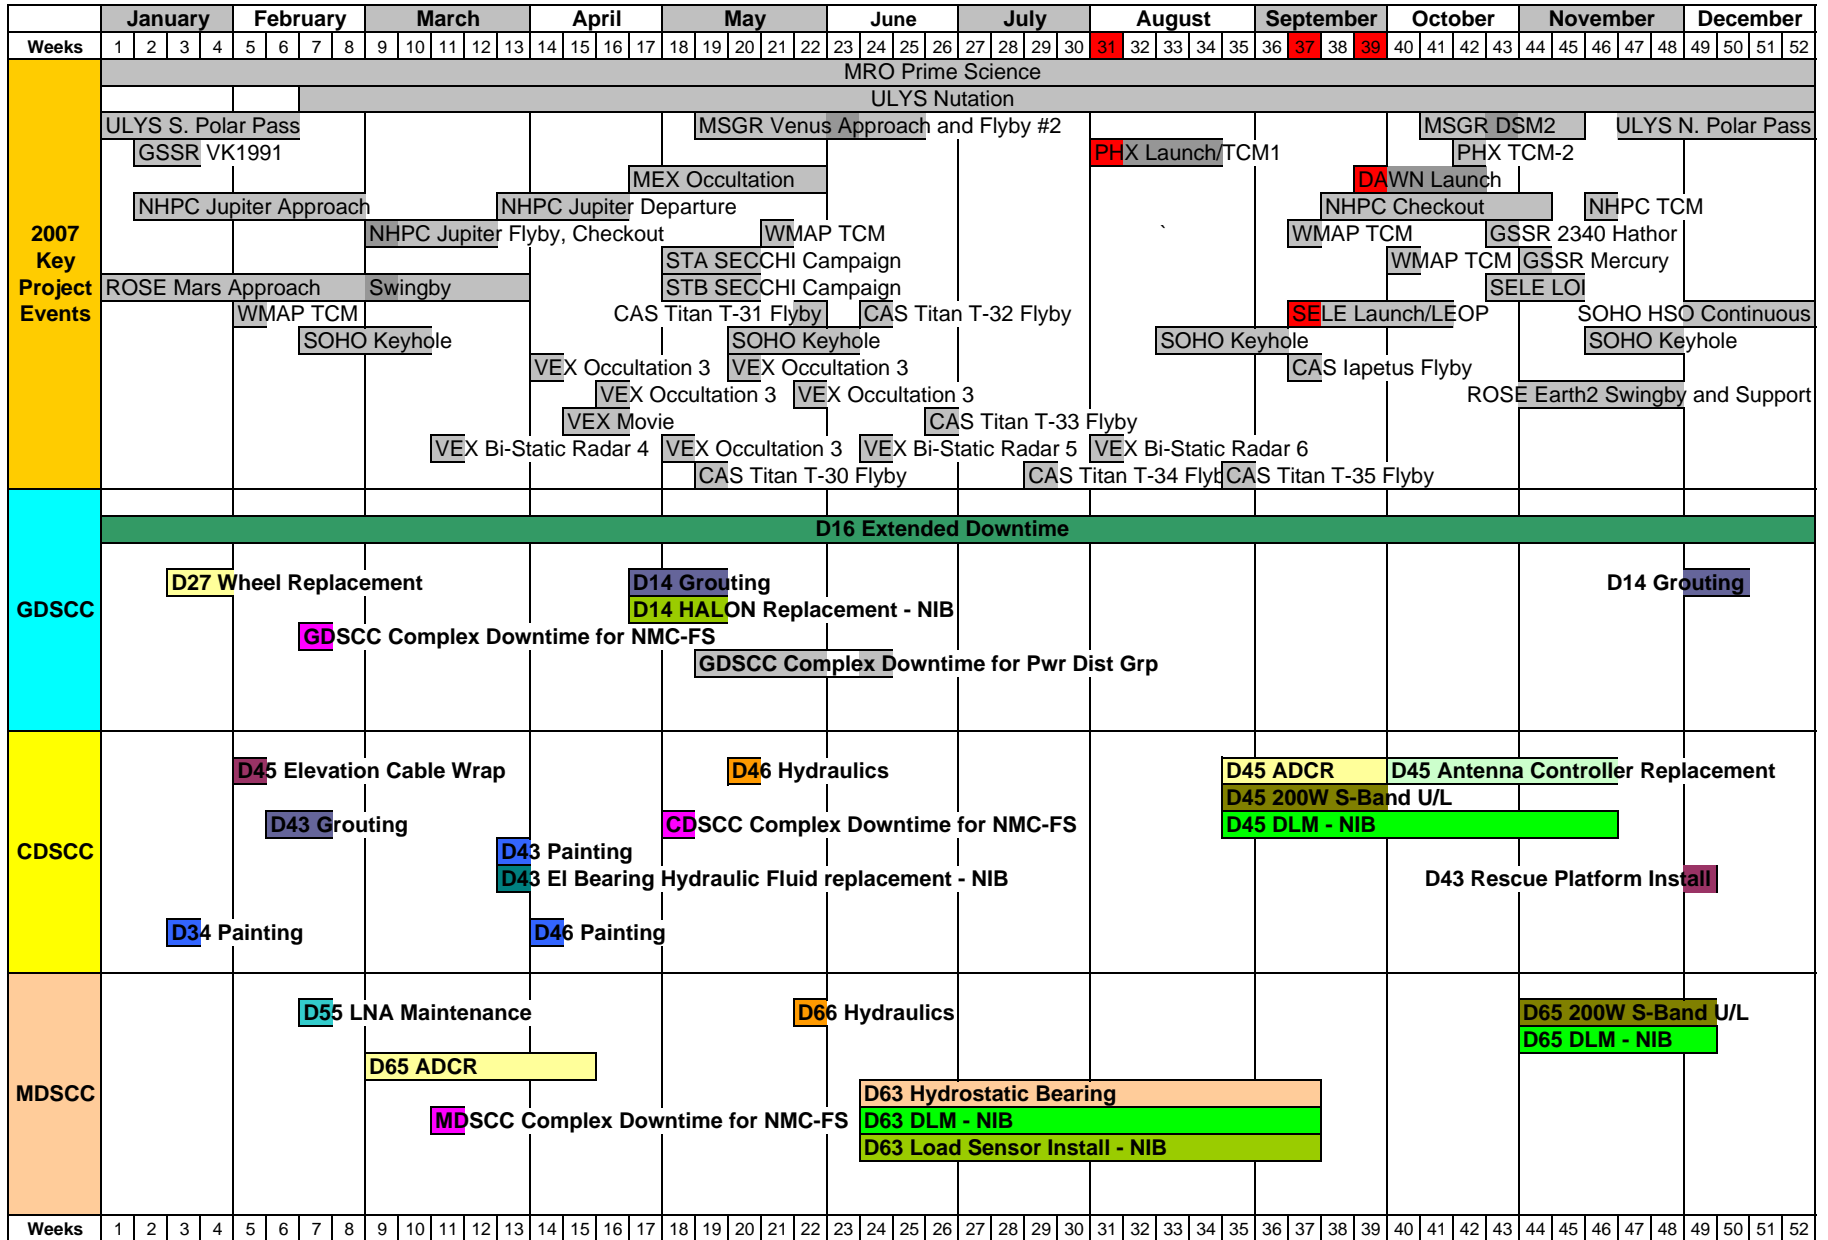

# MAJOR DSN ANTENNA DOWNTIMES 2007

Revised: November 29, 2007