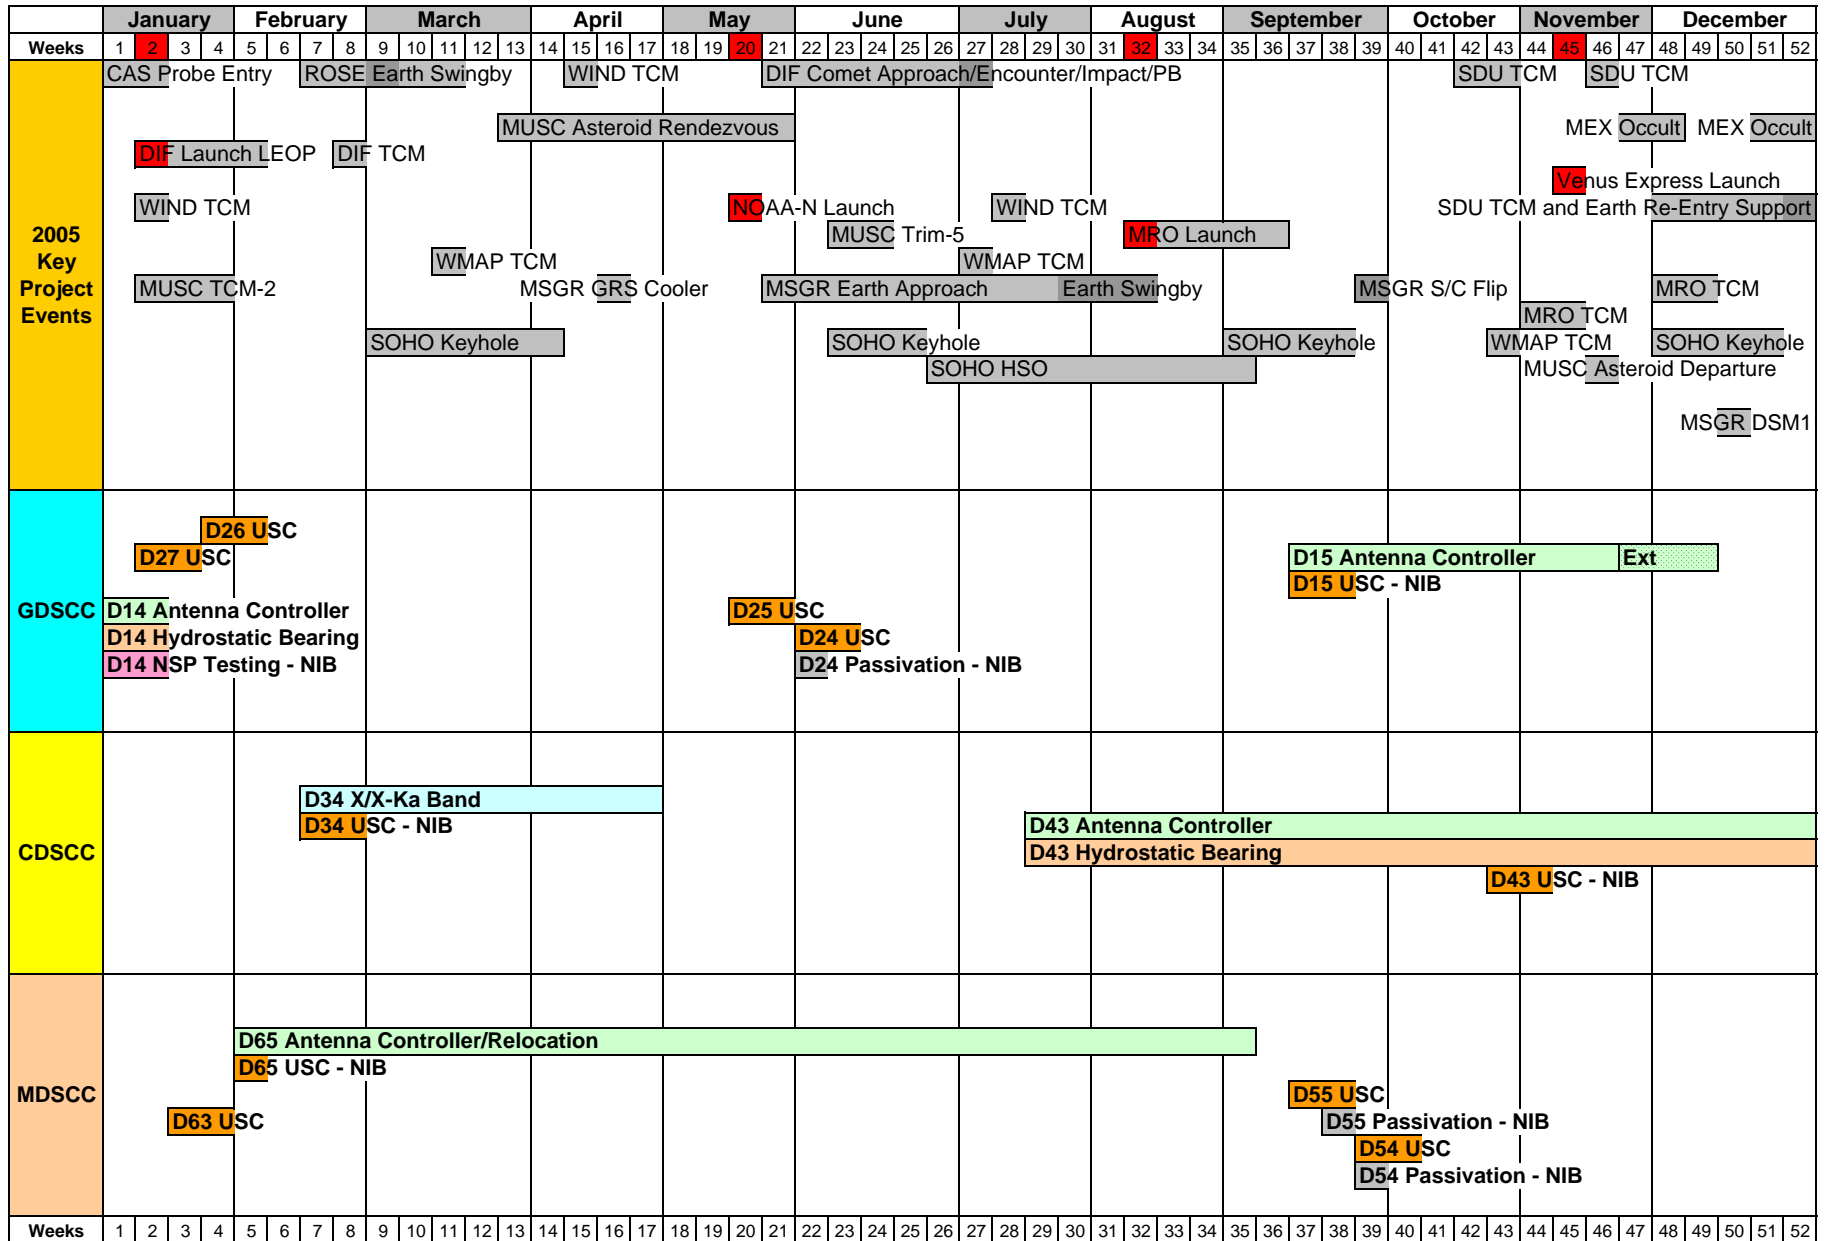

MAJOR DSN ANTENNA DOWNTIMES 2005

Revised: December 5, 2005